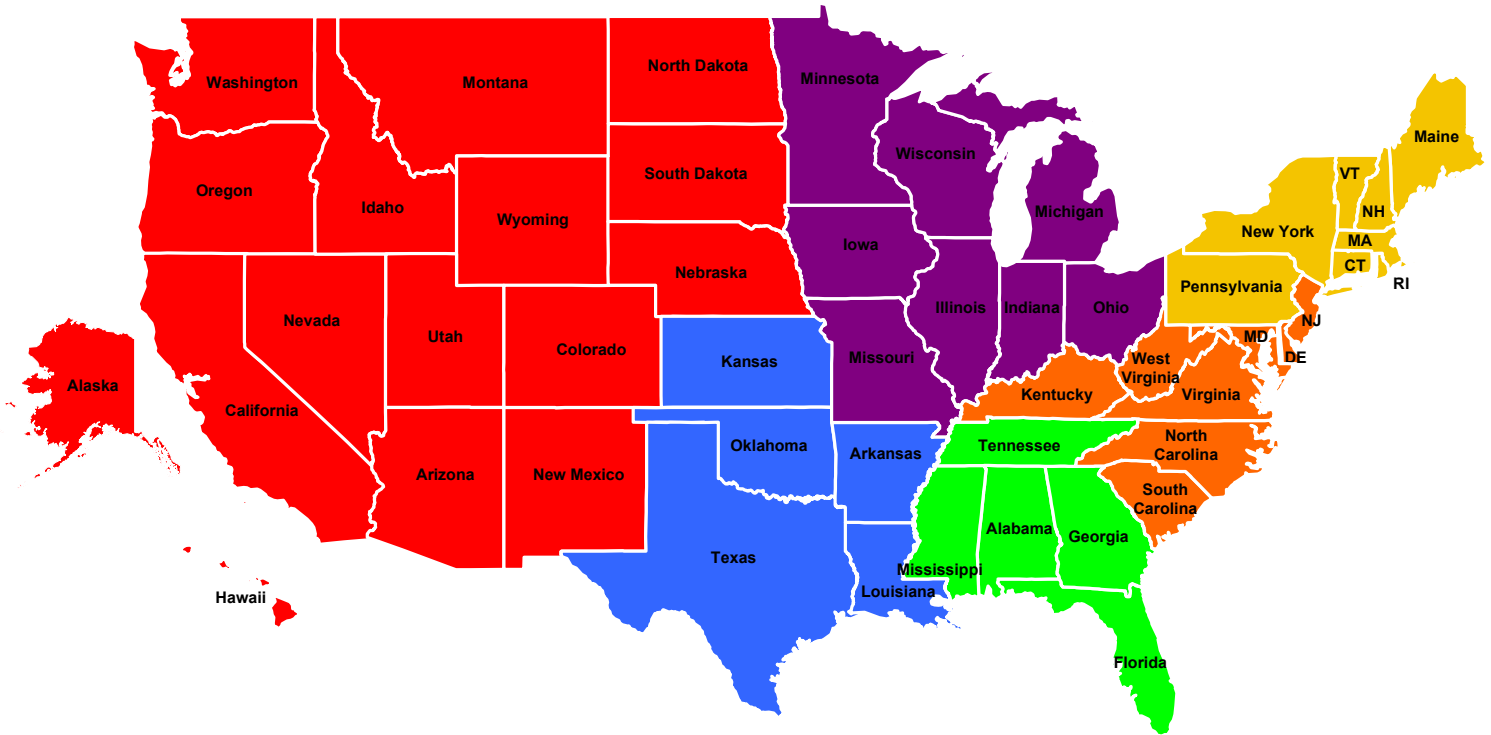

# Material Handling Sales Map - ISR

INSIDE SALES SUPERVISOR	TELEPHONE	FAX	EMAIL
Jim Acee	610.386.3788	866.287.1176	jacee@leasedirect.com

**NORTHEAST**

**Alex McAllister**  
 T: 866.355.5438 ext. 2704  
 F: 866.287.1176  
 E: amcallister@leasedirect.com  
 SSR: Linda Gonzales 866.355.5438 ext. 1586  
 Credit: Chris Leonard 866.355.5438 ext. 3989